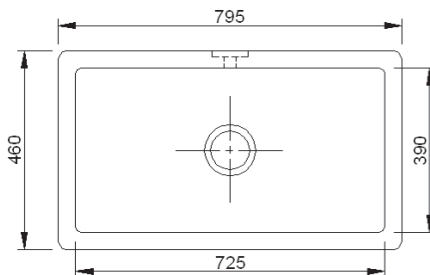

Handcrafted in Lancashire

Classic Collection

CLASSIC BUTLER 800

The Butler Sinks are beautifully crafted and ideal if you're looking for both a traditional or modern elegant look.

Shaws Butler Sinks feature a large single bowl with central 3½ inch waste outlet to accommodate a basket strainer or waste disposer.

Dimensions: 795 x 460 x 255mm
Weight: 60.00 kg

Product Code: SCBU800WH White
SCBU800PN Biscuit

To purchase this sink please visit www.shawsofdarwen.com

Shaws of Darwen

Waterside, Darwen, Lancashire, England BB3 3NX Tel: +44 (0)844 840 4529 Fax: +44 (0)1254 873462