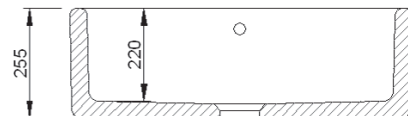

Handcrafted in Lancashire

Classic Collection

CLASSIC BUTLER 800

The Butler Sinks are beautifully crafted and ideal if you're looking for both a traditional or modern elegant look.

Shaws Butler Sinks feature a large single bowl with central 3½ inch waste outlet to accommodate a basket strainer or waste disposer.

Dimensions: 795 x 460 x 255mm
Weight: 60.00 kg

Product Code: SCBU800WH White
SCBU800PN Biscuit

To purchase this sink please visit www.shawsofdarwen.com

Shaws of Darwen

Waterside, Darwen, Lancashire, England BB3 3NX Tel: +44 (0)844 840 4529 Fax: +44 (0)1254 873462