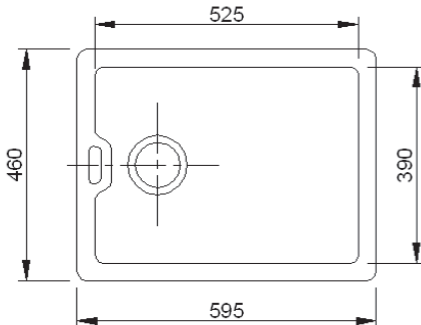

Handcrafted in Lancashire

Original Collection

PENNINE

The Pennine sink is based on the traditional favourite Belfast sink design and is just as practical and elegant in style.

The sink comes with weir overflow and has a standard 3½ inch waste outlet with a unique overflow adaptor suitable for a waste disposer or basket strainer.

Dimensions: 595 x 460 x 255mm
Weight: 50.00 kg

Product Code: S00900010WH White
S00900010PN Biscuit

To purchase this sink please visit www.shawsofdarwen.com

Shaws of Darwen

Waterside, Darwen, Lancashire, England BB3 3NX Tel: +44 (0)844 840 4529 Fax: +44 (0)1254 873462