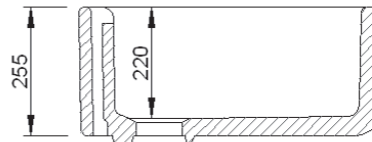

Handcrafted in Lancashire

Original Collection

PENNINE

The Pennine sink is based on the traditional favourite Belfast sink design and is just as practical and elegant in style.

The sink comes with weir overflow and has a standard 3½ inch waste outlet with a unique overflow adaptor suitable for a waste disposer or basket strainer.

Dimensions: 595 x 460 x 255mm
Weight: 50.00 kg

Product Code: S00900010WH White
S00900010PN Biscuit

To purchase this sink please visit www.shawsofdarwen.com

Shaws of Darwen

Waterside, Darwen, Lancashire, England BB3 3NX Tel: +44 (0)844 840 4529 Fax: +44 (0)1254 873462